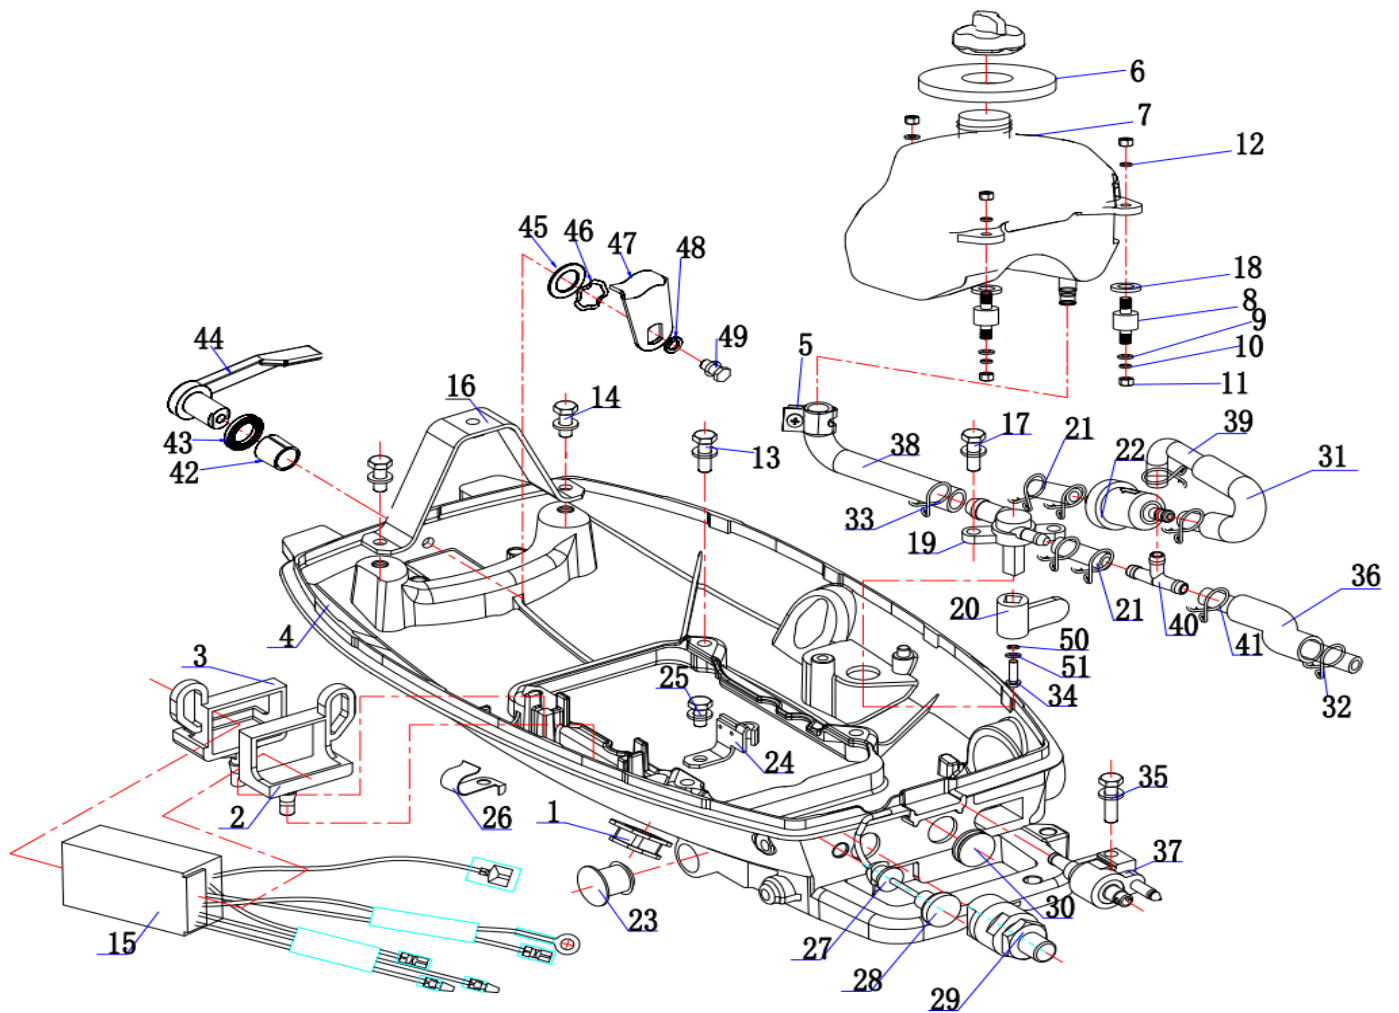

6. Поддон

NO.	КОД MR	КОД OEM	НАИМЕНОВАНИЕ	ШТ	УПАКОВКА	
1	MR01061411	5F-02.07	Protecting bush,brake linkage	1	1	
2	MR01061403BAG	5F-01.03.09	Rubber bracket (R)	1	2	
3	MR01061402BAG	5F-01.03.08	Rubber bracket (L)	1	2	
4	MR090501011406	5F-02.01	Bottom Base	1	1	
5	MR01080911BAG	3.5F-01.04.05.00	Clamp assy.	1	2	
6	MR01061401	3.5F-01.04.12	Damper ring,reservoir port	1	1	
7	MR01071404	3.5F-01.04.11.00	Fuel tank assy	1	1	
8	MR01061404	5F-01.04.02	Fuel tank damper assy	3	1	
9	MR0104171BAG	GB97.1	Flat gasket	2	10	
10	MR0104154BAG	GB93	Spring Washer	2	10	
11	MR0104146BAG	DIN985 M6	hexagon nylon lock nut	5	10	
12	MR0104175BAG	GB5287	Flat gasket 6	3	10	
13	MR0104407BAG	GB9074.1 M6*25	Hexagonal bolt & flat gasket assy M6*25	3	10	
14	MR0104404BAG	GB9074.1 M6*16	Bolt	2	10	
15	MR01031404B	5F-01.03.07	CDI assy	1	1	
16	MR01081404	5F-01.04.01	Fuel tank holder	1	1	
17	MR0104406BAG	GB9074.1 M6*20	Flat gasket&Bolt	1	10	
18	MR01080152BAG	15F-01.01.25	start cover gasket	3	2	
19	MR01050332	F4-01.07.05.00	Fuel switch assy	1	1	
20	MR01070314BAG	F4-01.07.05.01	Fuel cock knob	1	2	
21	MR01061414		Fuel hose 5*10*30	2	1	
22	MR01070518	F9.9-01.04.03.00	Fuel filter assy	1	1	
23	MR01061409BAG	5F-02.03	Plug B	1	2	
24	MR01081405	5F-02.06.00	Throttle cable holder	1	1	
25	MR0104403BAG	GB9074.1 M6*12	Bolt	1	10	
26	MR01080210BAG	F15-01.03.00.42	fix clip,air breather tube	1	5	
27	MR01060608BAG	9.8F-02.04	Choke rod sheath	1	2	
28	MR01071405	5F-02.05.00	Handle,chock	1	1	
29	MR01101401	5F-01.03.12	emergency stop switches assy	1	1	
30	MR01061408BAG	5F-02.02	Plug A	1	2	
31	MR01101431BAG		Bellows (14*60)	1	2