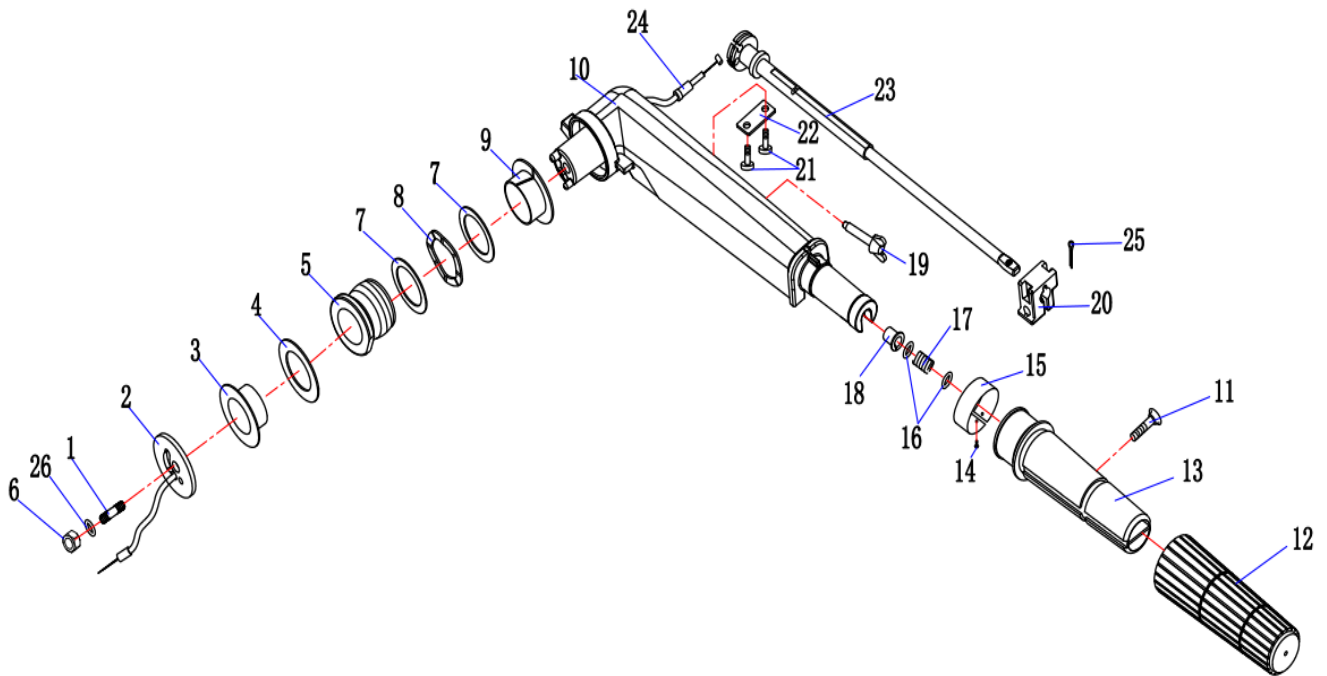

8. Румпель

NO.	КОД МР	КОД ОЕМ	НАИМЕНОВАНИЕ	ШТ	УПАКОВКА
1	MR01020125BAG	15F-04.07.02	Double screw bolt (short)	1	2
2	MR01080318	F4-04.03	Steering handle plate	1	1
3	MR01070329BAG	F4-04.04	Friction ring A	1	2
4	MR01080319BAG	F4-04.05	Gasket A	1	2
5	MR01060324	F4-04.01.02.00	Handle damping ring Assy	1	1
6	MR0104147BAG	DIN985 M8	Hexagon nylon lock nut	1	10
7	MR01080320BAG	F4-04.07	Gasket B	2	2
8	MR01080321BAG	F4-04.08	Wave Washer	1	2
9	MR01070330BAG	F4-04.06	Friction ring B	1	2
10	MR090501011407	5F-04.01	Steering handle	1	1
11	MR0104117BAG	GB/T820	Screw M5*25	1	10
12	MR01060124	15F-04.07.14	Handle Rubber sleeve	1	1
13	MR01070154	15F-04.07.13	Handle	1	1
14	MR010408809BAG	GB/T845	Screw	1	10
15	MR01100366BAG	F4-04.11- II	Indicator,throttle	1	2
16	MR0104160BAG	GB/T848	Flat Pad 10	2	10
17	MR01090124BAG	15F-04.07.11	Spring	1	2
18	MR01070153BAG	15F-04.07.12	Bushing	1	2
19	MR01020126	15F-04.07.09	Resistance adjustment knob	1	1
20	MR01070152BAG	15F-04.07.08	locking segment	1	5
21	MR0104077BAG	GB/T818	Screw M5*12	2	10
22	MR01080131BAG	15F-04.07.07	Throttle lever plate	1	2
23	MR01070151	15F-04.07.05	Throttle Lever	1	1
24	MR01101402	5F-04.02	Throttle cable	1	1
25	MR01041850BAG	GB/T91	Cotter pin 1.6*12	1	10
26	MR010417109BAG	GB97.1 M8	Flat gasket	1	10
	MR030820	5F-04.00.00	Tiller Assy.	1	1