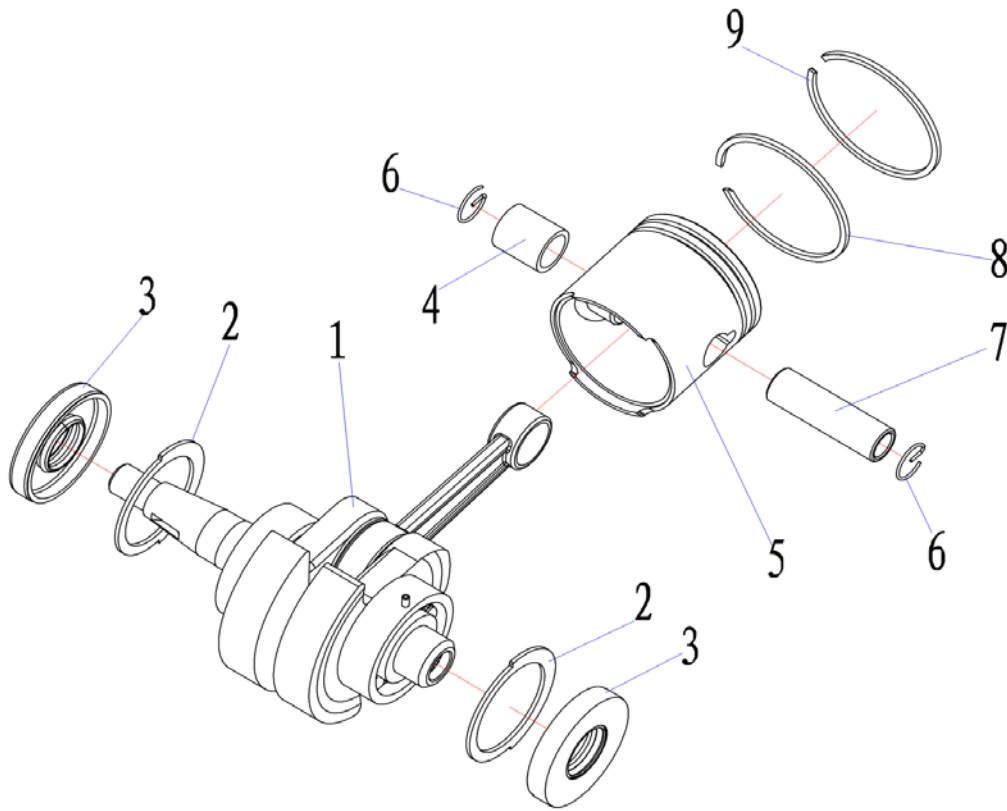

5. Коленвал

NO.	КОД MR	КОД OEM	НАИМЕНОВАНИЕ	ШТ	УПАКОВКА
1	MR01051402	5F-01.01.11.00	Crankshaft assy	1	1
2	MR01081403BAG	5F-01.01.10	Stop collar,Crankshaft	2	2
3	MR01051410	5F-01.01.11	Oil seal,Crankshaft 20*47*8	2	1
4	MR01051405	5F-01.01.02.05	Needle roller bearing	1	1
5	MR01051403B	5F-01.01.02.02	Piston	1	1
6	MR01050626BAG	9.8F-01.06.25	Piston circlip	2	10
7	MR01051401	5F-01.01.02.03	Piston pin	1	1
8	MR01051407	5F-01.01.02.07	2nd ring	1	Sell by pair
9	MR01051406	5F-01.01.02.06	1nd ring	1