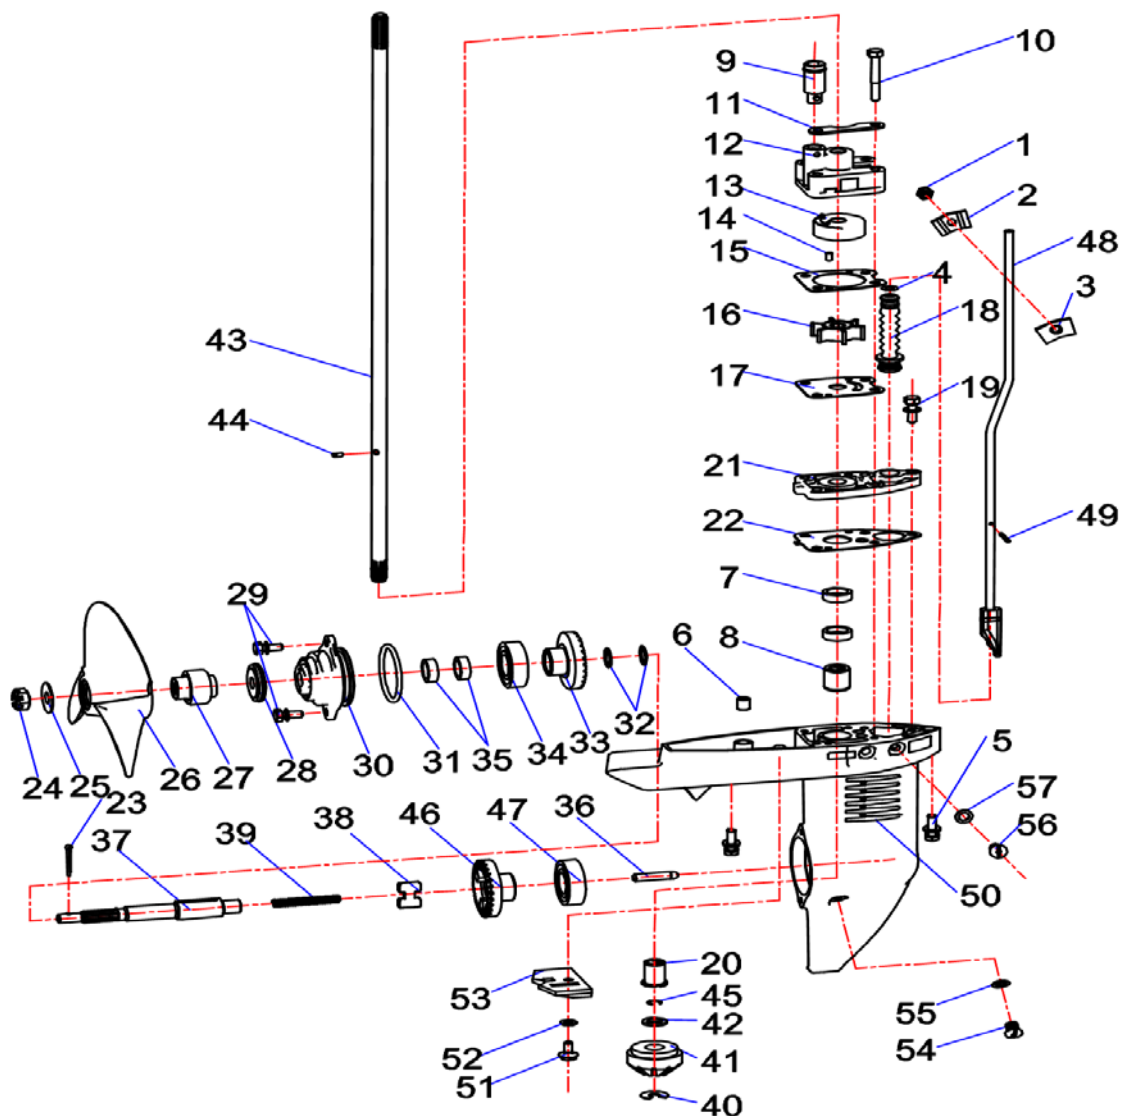

10. Редуктор

NO.	КОД MR	КОД OEM	НАИМЕНОВАНИЕ	ШТ	УПАКОВКА
1	MR0104406BAG	GB9074.1 M6*20	Flat gasket&Bolt	1	10
2	MR01050350	F4-06.22	Shift cam locker B	1	1
3	MR01050351	F4-06.23	Shift cam locker A	1	1
4	MR01090317BAG	F4-06.16	Spring,rubber ring	1	2
5	MR0104410BAG	GB9074.1 M6*40	Bolt	2	10
	MR0104031BAG	GB5783 M6*165	Bolt M6*165	2	5
	MR0104158BAG	GB848 M6	Flat pad 6	2	10
6	MR01020307BAG	F4-06.27	Dowel pin	2	2
7	MR01050309	F4-01.06.15.03	Oil seal B10.8*21*7	2	1
8	MR01050336	F4-06.01.03	Bearing	1	1
9	MR01060333BAG	F4-06.21.04	Water hose seal ring(lower)	1	2
10	MR0104017BAG	GB/T5783	Hexagonal bolt M6*45	4	10
11	MR01080329	F4-06.20	Plate,water pump	2	1
12	MR01070342	F4-06.21.01	Water pump housing	1	1
13	MR010803390	F4-06.21.02	Water pump inner housing	1	1
14	MR01020316BAG	F4-06.19	Water Pump Locating Pin	2	10
15	MR01050349BAG	F4-06.18	Gasket,water pump	1	2
16	MR01060332	F4-06.21.03.00	Impeller assy	1	1
17	MR01080328	F4-06.17	Plate,water pump	1	1
18	MR01060331BAG	F4-06.15	Rubber seal strip	1	2
19	MR0104407BAG	GB9074.1 M6*25	Hexagonal bolt & flat gasket assy M6*25	1	10
20	MR01050337	F4-06.01.04	Bearing	1	1
21	MR01010319	F4-06.14	Water pump base	1	1
22	MR01050348BAG	F4-06.13	Gasket,water pump base	1	2