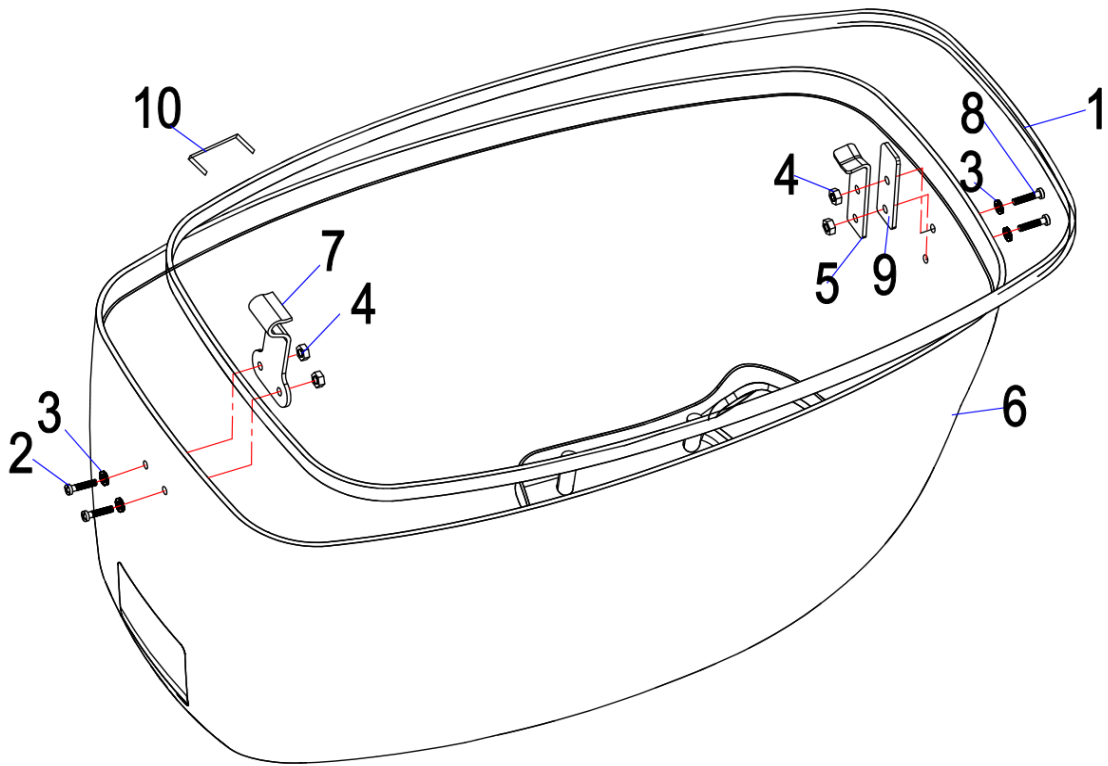

2. Капот

NO.	КОД MR	КОД OEM	НАИМЕНОВАНИЕ	ШТ	УПАКОВКА	
1	MR01060623	9.8F-07.02	Rubber sealing strip	1	1	
2	MR0104074BAG	GB/T818	Cross recessed countersunk head screw	2	10	
3	MR0104162BAG	GB/T96	Flat gasket 4	4	10	
4	MR0104144BAG	DIN985	Bolt	4	10	
5	MR01080640	9.8F- II -07.05	Rear lock hook	1	1	
6	MR01071408	5F	Top cowling	1	1	
7	MR01080639	9.8F- II -07.03	Front lock hook	1	1	
8	MR01040748BAG	GB/T818	Pan head bolt with cross recess	2	10	
9	MR01080630	9.8F-07.08.02	Pad	1	1	
10		15F-07.07	Binding nail	20		
	MR030224	5F-07.00.00.00	Top cowling assy.	1	1	