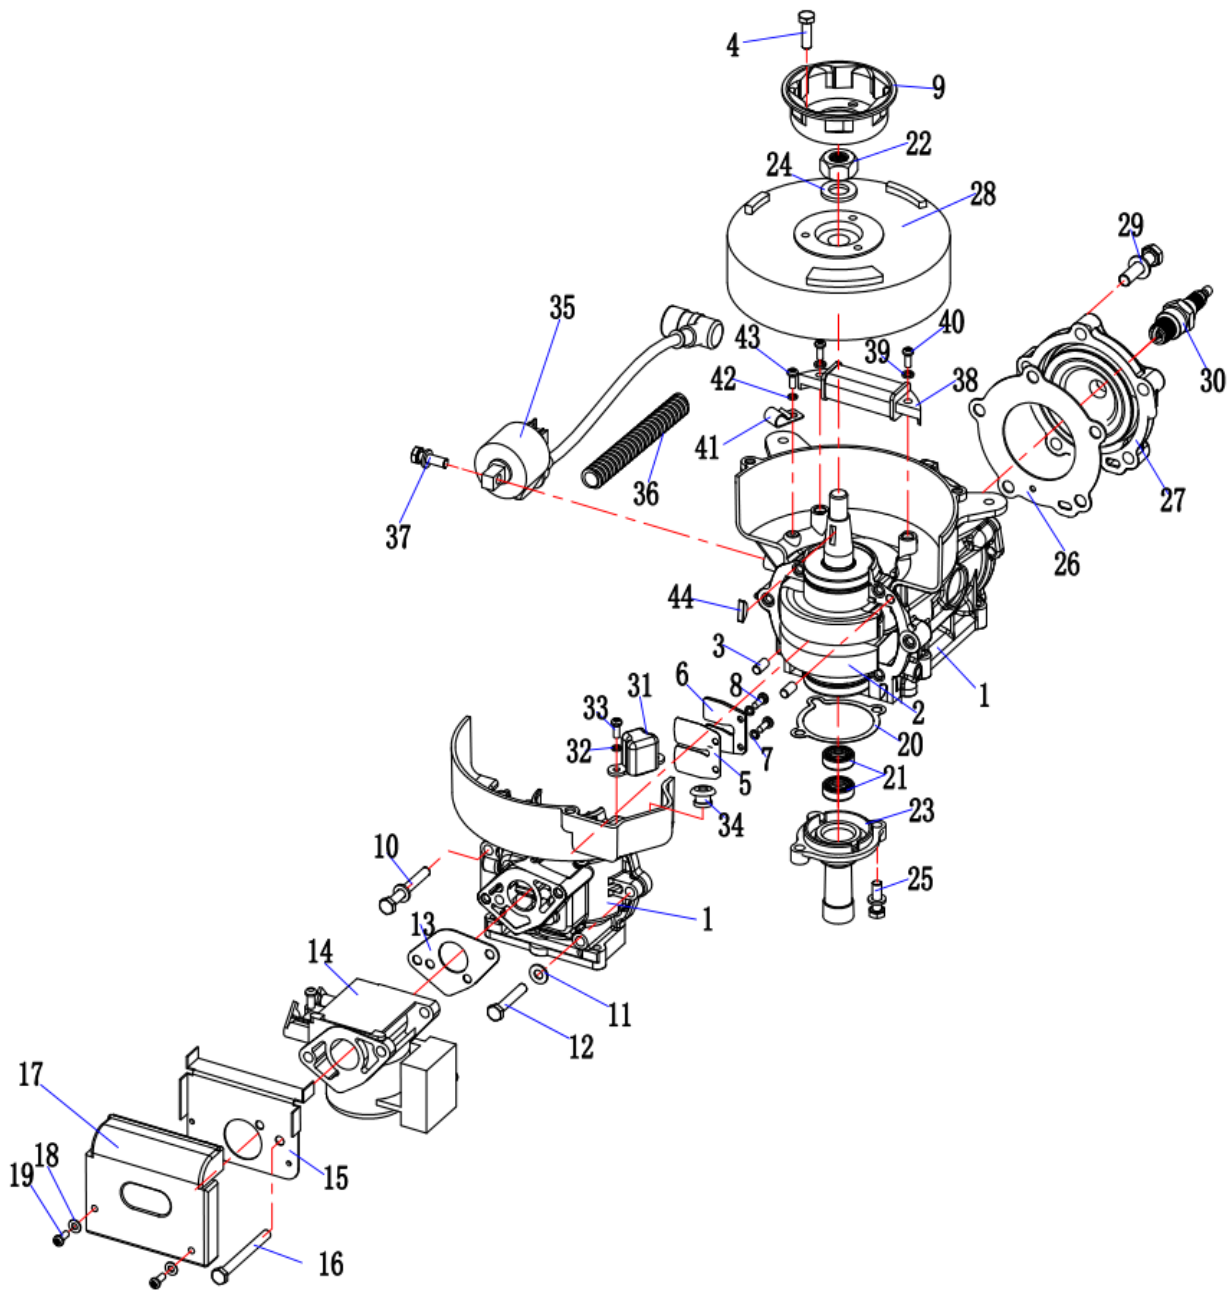

Мотор лодочный Marine Rocket MR5FH

1. Узлы и блоки

NO.	КОД MR	КОД OEM	НАИМЕНОВАНИЕ	ШТ	УПАКОВКА
1	MR030224	5F-07.00.00.00	Top cowling assy.	1	1
2	MR030117	5F-01.01.00.00	starter cover assy.	1	1
3		5F-01.01.00	Powering system	1	
4		5F-01.04.00	Fuel system	1	
5		5F-02.00.00.00	Bottom cowling assy	1	
6		F4-03.00.00.00	Bracket assy	1	
7	MR01020110BAG	15F-01.06.20	Dowel pin 6*12	2	10
8		5F-05.00.00	Upper casing assy	1	
9	MR030820	5F-04.00.00	Steering assy	1	1
10		F4-06.00.00	Lower casing driving assy	1	

4. Блок двигателя

NO.	КОД MR	КОД OEM	НАИМЕНОВАНИЕ	ШТ	УПАКОВКА
1	MR01011402	5F-01.01.03.00	Crankcase assy	1	1
2		5F-01.01.02.00	Crank connecting rod comp.	1	
3	MR01020110BAG	15F-01.06.20	Locating Pin 2*6	2	10
4	MR0104008BAG	GB/T5783	Hex Head Bolt M6*12	3	10
5	MR01081402BAG	5F-01.01.04.03	Valve	1	2
6	MR01081401BAG	5F-01.01.04.02	Inlet valve base	1	2
7	MR0104152BAG	GB/T93	Spring washer 4	2	10
8	MR0104226BAG	GB/T818	Pan head bolt with cross recess M4*10	2	10
9	MR01080605	9.8F-01.01.20	Starter pulley	1	1
10	MR01044230BAG	GB9074.1 M6*55(10.9)	Hexagonal bolt & flat gasket assy M6*55	4	10
11	MR0104171BAG	GB97.1 M6	Flat gasket	2	10
12	MR0104317BAG	GB5783 M6*35(10.9)	Hexagonal bolt & flat gasket assy M6*35	2	10
13	MR01051412BAG	5F-01.04.07	Carburetor seal gasket	1	2
14	MR01051413	5F-01.04.08.00	Carburetor assy	1	1
15	MR010814030	5F-01.04.10	Air filter base	1	1
16	MR0104023BAG	GB/T5782	Hexagonal bolt M6*85	2	10
17	MR01071402	5F-01.04.09	Air filter cap	1	1
18	MR0104169BAG	GB/T97.1	Flat gasket	2	10
19	MR010407409BAG	GB/T818	Screw M4*18	2	10
20	MR01051409BAG	5F-01.01.08	Gasket,oil seal casing	1	2
21	MR01050309	F4-01.06.15.03	Oil seal B10.8*21*7	2	1
22	MR01080638BAG	9.8F-01.03.04	Flying wheel nut	1	2
23	MR01011405	5F-01.01.07.01	Oil seal housing	1	1