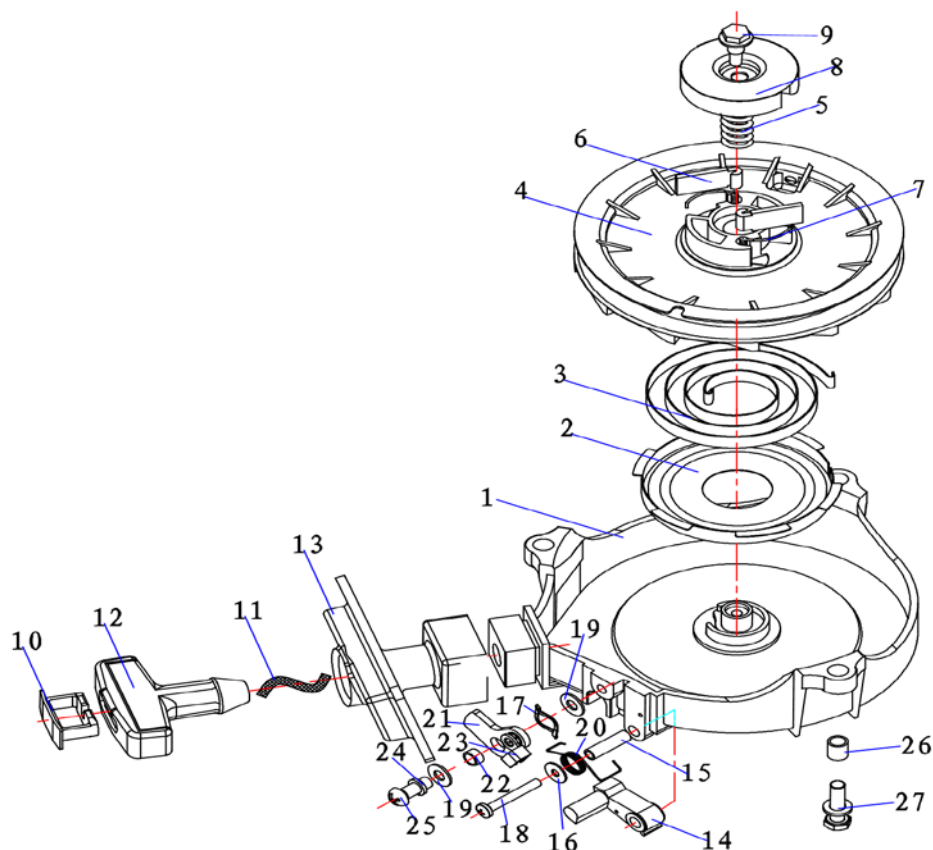

3. Ручной стартер

NO.	КОД MR	КОД OEM	НАИМЕНОВАНИЕ	ШТ	УПАКОВКА
1	MR01071401	5F-01.02.03	statrer cover	1	1
2	MR01080602	9.8F-01.01.10	Plate,volute spring	1	1
3	MR01090603	9.8F-01.01.09	Volute spring	1	1
4	MR01070601	9.8F-01.01.07	Start wheel	1	1
5	MR01090601BAG	9.8F-01.01.05	Plate spring	1	2
6	MR010806260	9.8F-01.01.04	Drive pawl	2	1
7	MR01090602BAG	9.8F-01.01.06	Drive pawl torsion spring	2	2
8	MR01080601	9.8F-01.01.02	Starter platen	1	1
9	MR01020601	9.8F-01.01.03	Bolt	1	1
10	MR01070110BAG	15F-01.01.10	Cover,Starter handle	1	2
11	MR01100301BAG	F4-01.01.15	Start rope $\phi 3.5 \times 1800$mm	1	2
12	MR01060103	15F-01.01.08	Starter handle	1	1
13	MR01060632	9.8F-01.01.11.01- II	Rubber bracket	1	1
14	MR01070604	9.8F-01.01.16	Brake	1	1
15	MR01020604	9.8F-01.01.17	Copper bushing	1	1
16	MR0104162BAG	GB/T96	Flat gasket 4	1	10
17	MR01080604BAG	9.8F-01.01.15	Wave gasket	1	2
18	MR01040749BAG	GB/T818	Pan head screw with cross recess	1	10
19	MR0104158BAG	GB/T848	Flat pad 6	2	10
20	MR01090604BAG	5F-01.01.18	Torsional spring,brake	1	5
21	MR01070602BAG	9.8F-01.01.12	Brake guide	1	2
22	MR01020602BAG	9.8F-01.01.14	Cushion tube	1	2
23	MR01070603BAG	9.8F-01.01.13	Linkage connector	1	2
24	MR0104154BAG	GB/T93	Spring Washer	1	10
25	MR01040831BAG	GB/T818	Pan head bolt with cross recess	1	10
26	MR01021402	5F-01.02.06	Cushion tube,recoil starter	3	1
27	MR0104407BAG	GB9074.1 M6*25	Hexagonal bolt & flat gasket assy M6*25	3	10
	MR030117	5F-01.01.00.00	starter cover assy.	1	1